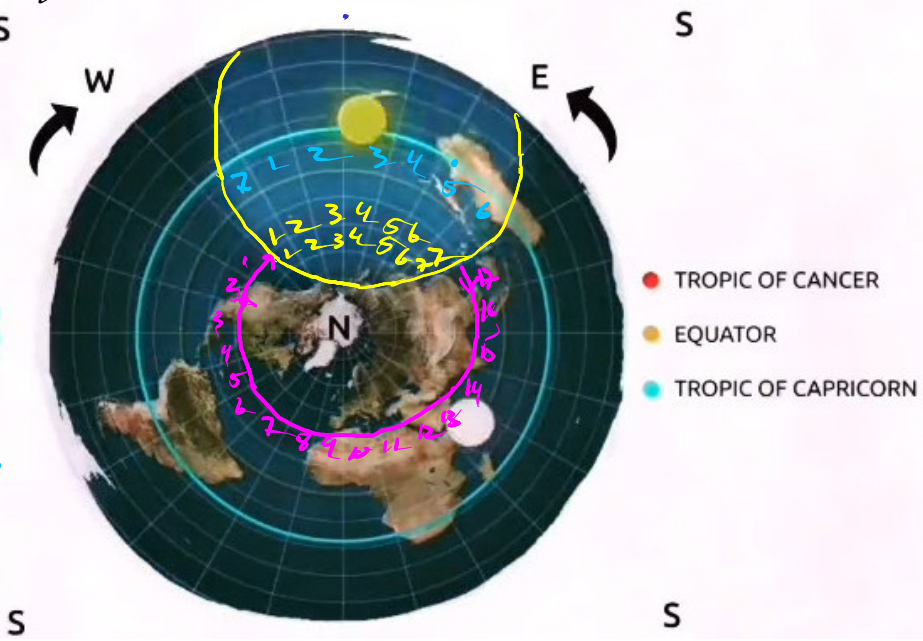

Q: Which set of maps gives accurate estimates for # of hours of daylight on solstices / equinoxes.

Desert SW USA
 17 hrs Night
 + 7 hrs Light
 24 hours
 Solstice @ ~00:00 GMT

Desert SW USA

00:00 GMT
 16 hours night
 + 8 hrs Light
 24
 SPRING
 Equinox
 !

12 hrs of night
 + 12 hrs of light
 24 hours.
 Solstice @ ~00:00 GMT
 !

Same as Spring

FALL

Equinox @

~00:00 GMT

Desert SW USA

Winter Solstice @

00:00 GMT

10 hrs of day

14 hrs of night

24 hrs.

Spring Equinox

~00:00 GMT

12 hrs day

+ 12 hrs night

24 hrs Total

Summer Solstice

⊙
00:00 GMT

14 hrs of day

+ 10 hrs of night

24 hrs

Same as
as
Spring
12/12
✓

Fall
Equinox
@
00:00 GMT