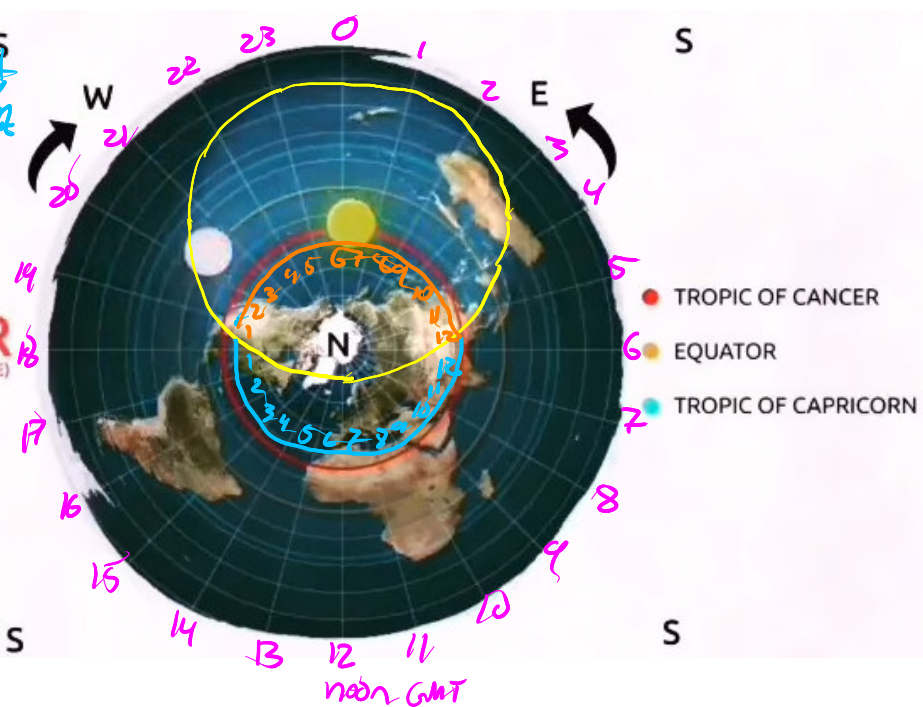

Q: Which set of maps gives accurate estimates for # of hours of daylight on solstices / equinoxes.

Desert SW USA
 17 hrs Night
 + 7 hrs Light
 24 hours
 Solstice @ ~00:00 GMT

Desert SW USA

00:00 GMT
 16 hours night
 + 8 hrs Light
 24
 SPRING
 Equinox
 !

12 hrs of night
 + 12 hrs of light
 24 hours.
 Solstice @ ~00:00 GMT
 !

Same as Spring

FALL

Equinox @

~00:00 GMT

Desert SW USA

Winter Solstice @

00:00 GMT

10 hrs of day

14 hrs of night

24 hrs.

Spring Equinox

~00:00 GMT

12 hrs day

+ 12 hrs night

24 hrs Total

Summer Solstice

⊙
00:00 GMT

14 hrs of day

+ 10 hrs of night

24 hrs

Same as
as
Spring
12/12
✓

Fall
Equinox
@
00:00 GMT