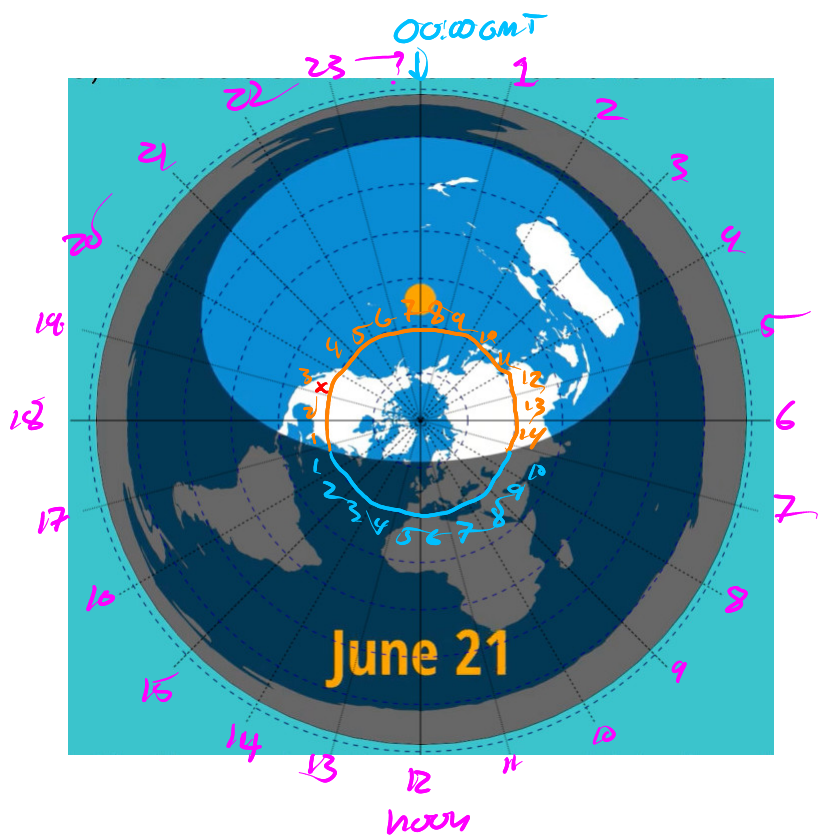

Q: Which set of maps gives accurate estimates for # of hours of daylight on solstices / equinoxes.

Desert SW USA
 17 hrs Night
 + 7 hrs Light
 24 hours
 Solstice @ ~00:00 GMT

Desert SW USA

00:00 GMT
 16 hours night
 + 8 hrs Light
 24
 SPRING
 Equinox
 !

12 hrs of night
 + 12 hrs of light
 24 hours.
 Solstice @ ~00:00 GMT
 !

Same as Spring

FALL

Equinox @

~00:00 GMT

Desert SW USA

Winter Solstice @

00:00 GMT

10 hrs of day

14 hrs of night

24 hrs.

Spring Equinox

~00:00 GMT

12 hrs day

+ 12 hrs night

24 hrs Total

Summer Solstice

⊙
00:00 GMT

14 hrs of day

+ 10 hrs of night

24 hrs

Same as
as
Spring
12/12
✓

Fall
Equinox
@
00:00 GMT