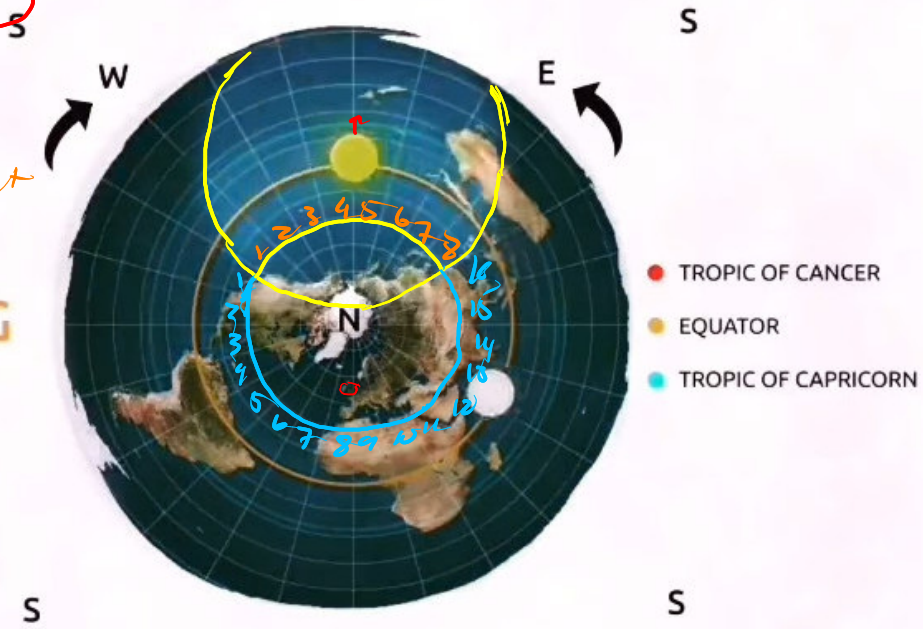

Q: Which set of maps gives accurate estimates for # of hours of daylight on solstices / equinoxes.

Desert SW USA
 17 hrs Night
 + 7 hrs Light
 24 hours
 Solstice @ ~00:00 GMT

Desert SW USA

00:00 GMT
 16 hours night
 + 8 hrs Light
 24
 SPRING
 Equinox
 !

12 hrs of night
 + 12 hrs of light
 24 hours.
 Solstice @ ~00:00 GMT
 !

Same as Spring

FALL

Equinox @

~00:00 GMT

Desert SW USA

Winter Solstice @

00:00 GMT

10 hrs of day

14 hrs of night

24 hrs.

Spring Equinox

~00:00 GMT

12 hrs day

+ 12 hrs night

24 hrs Total

Summer Solstice

⊙
00:00 GMT

14 hrs of day

+ 10 hrs of night

24 hrs

Same as
as
Spring
12/12
✓

Fall
Equinox
@
00:00 GMT