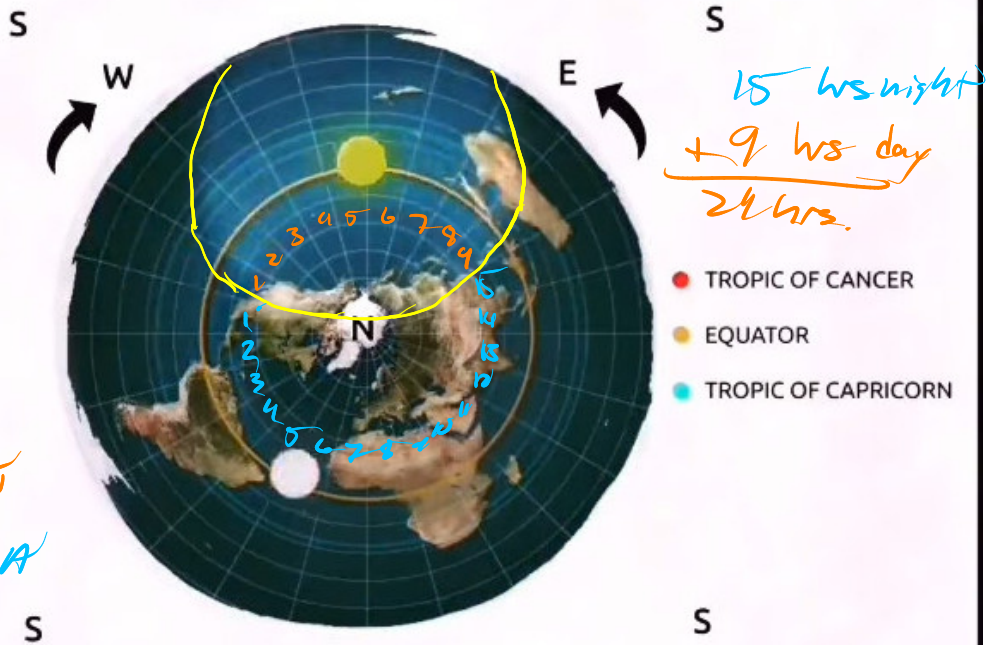

Q: Which set of maps gives accurate estimates for # of hours of daylight on solstices / equinoxes.

Desert SW USA
 17 hrs Night
 + 7 hrs Light
 24 hours
 Solstice @ ~00:00 GMT

Desert SW USA

00:00 GMT
 16 hours night
 + 8 hrs Light
 24
 SPRING
 Equinox
 !

12 hrs of night
 + 12 hrs of light
 24 hours.
 Solstice @ ~00:00 GMT
 !

Same as Spring

FALL

Equinox @

~00:00 GMT

Desert SW USA

Winter Solstice @

00:00 GMT

10 hrs of day

14 hrs of night

24 hrs.

Spring Equinox

~00:00 GMT

12 hrs day

+ 12 hrs night

24 hrs Total

Summer Solstice

⊙
00:00 GMT

14 hrs of day

+ 10 hrs of night

24 hrs

Same as
as
Spring
12/12
✓

Fall
Equinox
@
00:00 GMT